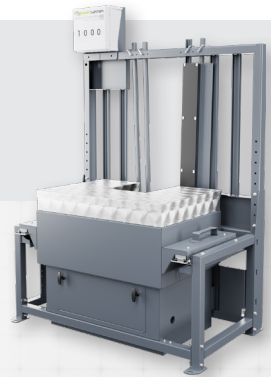

SMARTWATER™

Precision Water Measurement System

Health Issue Indicator

Real-Time Data Tracking

Intake & Behavior Monitoring

Individual Animal Identification

Individual Animal Water Intake Measurement

Through RFID-enabled water stations, SmartWater automatically tracks individual animal water intake, measuring daily consumption patterns. This data provides critical insight into animal health and behavior, helping identify changes that impact performance and overall efficiency.