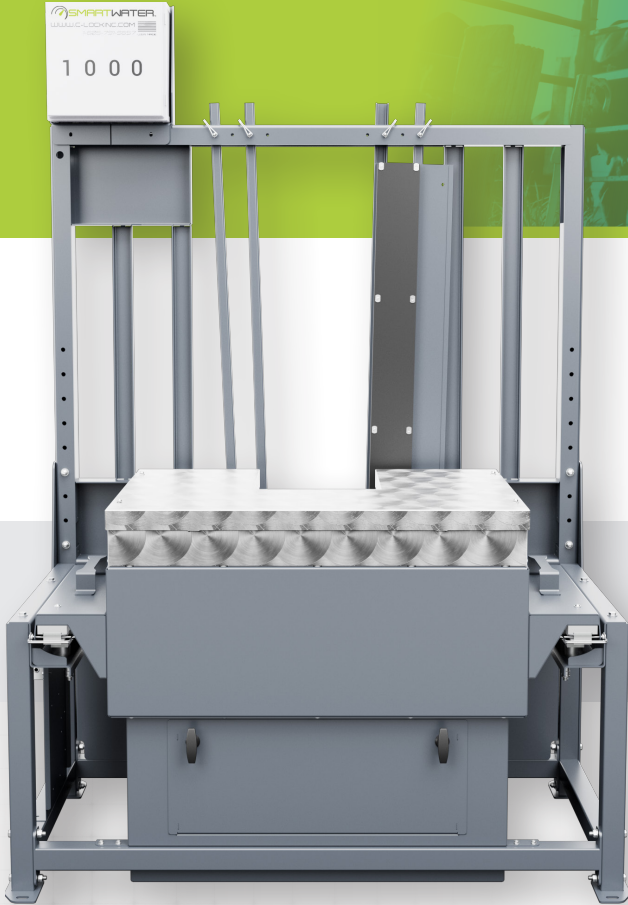

SMARTWATER™

Precision Water Measurement System

Health Issue Indicator

Real-Time Data Tracking

Intake & Behavior Monitoring

Individual Animal Identification

Individual Animal Water Intake Measurement

Through RFID-enabled water stations, SmartWater automatically tracks individual animal water intake, measuring daily consumption patterns. This data provides critical insight into animal health and behavior, helping identify changes that impact performance and overall efficiency.

Features

Plug & Play Design

Portable, wirelessly networked, and easy to set up—just plug in power and it's ready to use.

Minimal Infrastructure Changes

Easily installs into existing fence lines—no additional wiring, computers, or facilities needed.

Kick Plate

Protects load cells and weight systems from mud, manure, and debris for reliable accuracy.

Data Management/Connectivity

All raw and processed data is accessible in a secure archive with a simple online interface. Data is transmitted wirelessly with Wi-Fi or cellular network.